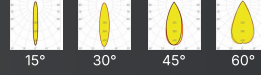

OPTİK | Lens/Reflektör

	GÜÇ	DALI	Özel Renk	EU Sürücü	Acil Kit	FİYAT (₺)	
 70mm 124mm x 124mm  100x100mm DC12-1125	8W	+1.380	+230	+230	+1.610	1.610	
	GU10 Duyulu	-	+230	-	-	828	
 80mm 122mm x 231mm  100x190mm DC12-2125	16W	+2.760	+460	+460	+1.610	3.220	
	GU10 Duyulu	-	+460	-	-	1.656	
 70mm 124mm x 297mm  100x280mm DC12-3125	24W	+4.140	+690	+690	+1.610	4.830	
	GU10 Duyulu	-	+690	-	-	2.484	
 90mm 140mm x 140mm  120x120mm DC12-1140	20W	+1.380	+230	+230	+1.610	2.300	
 90mm 140mm x 259mm  120x235mm DC12-2140	40W	+2.760	+460	+460	+1.610	4.600	
 92mm 160mm x 395mm  120x360mm DC12-3140	60W	+4.140	+690	+690	+1.610	6.900	
 106mm 175mm x 175mm  155x155mm DC12-1175	30W	+1.380	+230	+230	+1.610	2.530	