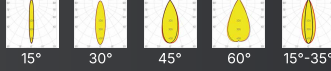

98mm
67mm

587mm

OW13-R059
RGB 24VDC

GÜÇ

18W

ON/OFF
220VAC

+920

FİYAT (₺)

13.800

98mm
67mm

1037mm

OW13-R104
RGB 24VDC

GÜÇ

36W

ON/OFF
220VAC

+1.840

FİYAT (₺)

21.160