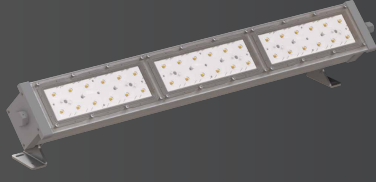

OW12

DIŐ MEKAN LED AYDINLATMA Wallwasher