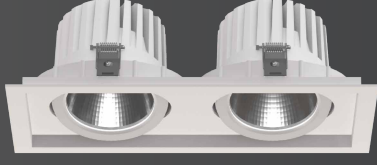

DC12

DOWNLIGHT LED AYDINLATMA Sıva Altı