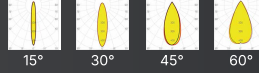

GÜÇ	DALI	Özel Renk	EU Sürücü	Acil Kit	FİYAT (₺)
 175mm x 322mm 106mm 155x305mm DC12-2175	60W	+2.760	+460	+460	+1.610	5.060
 175mm x 472mm 106mm 155x455mm DC12-3175	90W	+4.140	+690	+690	+1.610	7.590
 190mm x 190mm 115mm 170x170mm DC12-1185	40W	+1.380	+230	+230	+1.610	2.760
 186mm x 360mm 123mm 170x330mm DC12-2185	80W	+2.760	+460	+460	+1.610	5.520
 186mm x 537mm 123mm 170x520mm DC12-3185	120W	+4.140	+690	+690	+1.610	8.280